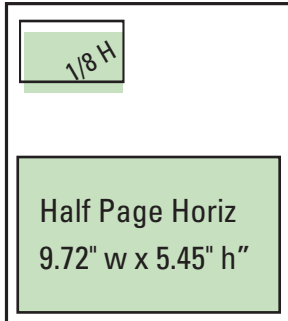

THE COURIER

College of DuPage's student newspaper | Est. 1967

2016-2017 Campus Department Order Form

ON CAMPUS DEPARTMENT:

Contact _____

Phone / Email _____

PRINT

QUARTER PAGE
4.83" w x 5.45" h

HALF VERTICAL
4.83" w x 10.97" h

Eighth horizontal
4.83" w x 2.72" h

Ad Rates : Rate is price per issue and is discounted once you plan to run 3 times, 5 times, 11 or every issue!

*A \$25 flat fee is added per placement, per issue for full color advertisements.