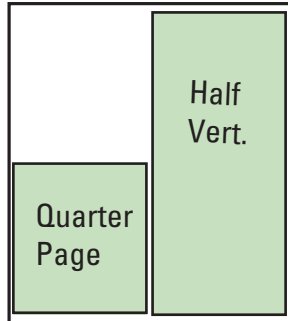

THE COURIER

College of DuPage's student newspaper | Est. 1967

2016-2017 Campus Department Order Form

ON CAMPUS DEPARTMENT:

Contact _____

Phone / Email _____

PRINT

QUARTER PAGE
4.83" w x 5.45" h

HALF VERTICAL
4.83" w x 10.97" h

Eighth horizontal
4.83" w x 2.72" h

Ad Rates : Rate is price per issue and is discounted once you plan to run 3 times, 5 times, 11 or every issue!

*A \$25 flat fee is added per placement, per issue for full color advertisements.