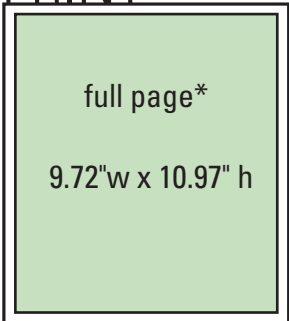

THE COURIER

College of DuPage's student newspaper | Est. 1967

2016-2017 Campus Department Order Form

ON CAMPUS DEPARTMENT:

Contact _____

Phone / Email _____

PRINT

QUARTER PAGE
4.83" w x 5.45" h

HALF VERTICAL
4.83" w x 10.97" h

Eighth horizontal
4.83" w x 2.72" h

Ad Rates : Rate is price per issue and is discounted once you plan to run 3 times, 5 times, 11 or every issue!

*A \$25 flat fee is added per placement, per issue for full color advertisements.